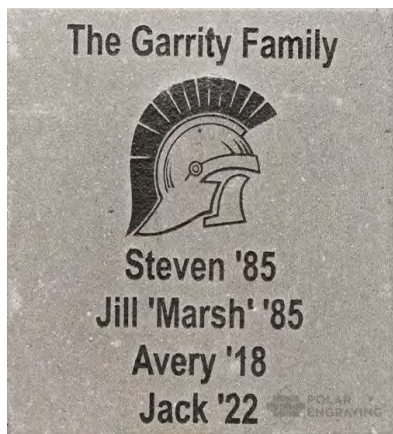

ORDER FORM: Circle One Brick or Granite (4 x 8) Logo choice # _____
Brick or Granite (8 x 8) Logo choice-(get 2)# _____ and # _____

Name: _____ Email _____

Address: _____

City: _____ State _____ Zip code _____

Checks payable to Reitz Big Blue Boosters:
Send to Reitz Big Blue: C/O Jill Anne Hahn, 4330 W Franklin Rd, 47712 (812) 305-0940.

Bricks and Granites can have up to 16 letters per line:

Line 1: _____

Line 2 : _____

Line 3: _____

ORDERING Questions: Call Jill Anne Hahn (812)305-0940 or jillannehahn@sbcglobal.net
DESIGN Questions: Call Tim: 812-430-2725

ONLINE: at www.FJRbigblueboosters.org
Bricks will be laid in the Summer of 2024.

Replica/Memory Bricks: If out of Town S/H will apply: Contact Tim regarding out of town.
4 x 8 $ 30.00
8 x 8 $ 50.00

8X8 black granite